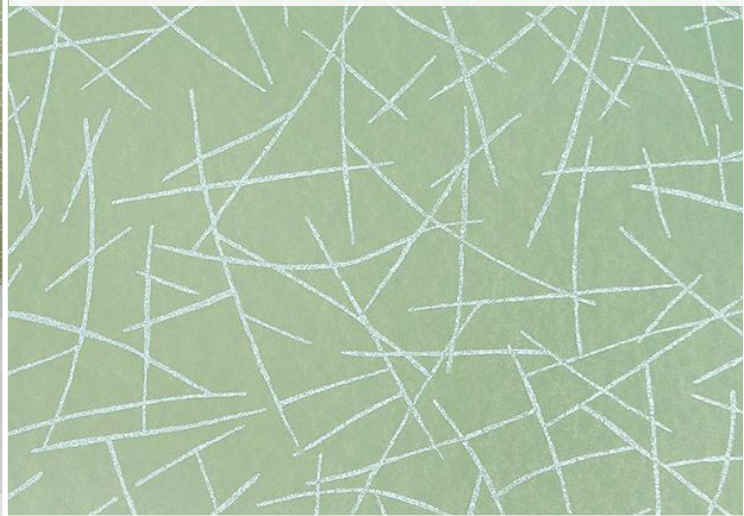

E502000

A close-up photograph of a wallpaper pattern. The pattern consists of thin, silver, hand-drawn lines that form a complex, abstract geometric design. The lines are irregular and intersect to create various shapes. The background is a light, neutral color.

Белый снег
и серебряный иней.

A close-up photograph of a wallpaper pattern. The pattern consists of thin, silver, hand-drawn lines that form a complex, abstract geometric design. The lines are irregular and intersect to create various shapes. The background is a light, neutral color.

Белый туман
с росчерком серебра.

A close-up photograph of a wallpaper pattern. The pattern consists of thin, silver, hand-drawn lines that form a complex, abstract geometric design. The lines are irregular and intersect to create various shapes. The background is a light, neutral color.

Нежно-бежевая
пудра и серебряная
паутинка.

E502006

Прозрачный голубой
и серебристый иней.

Рассветный бежевый
с искрами льда.

E502007

E502008

Природные оттенки сухого
шалфея и серебро.

E502009