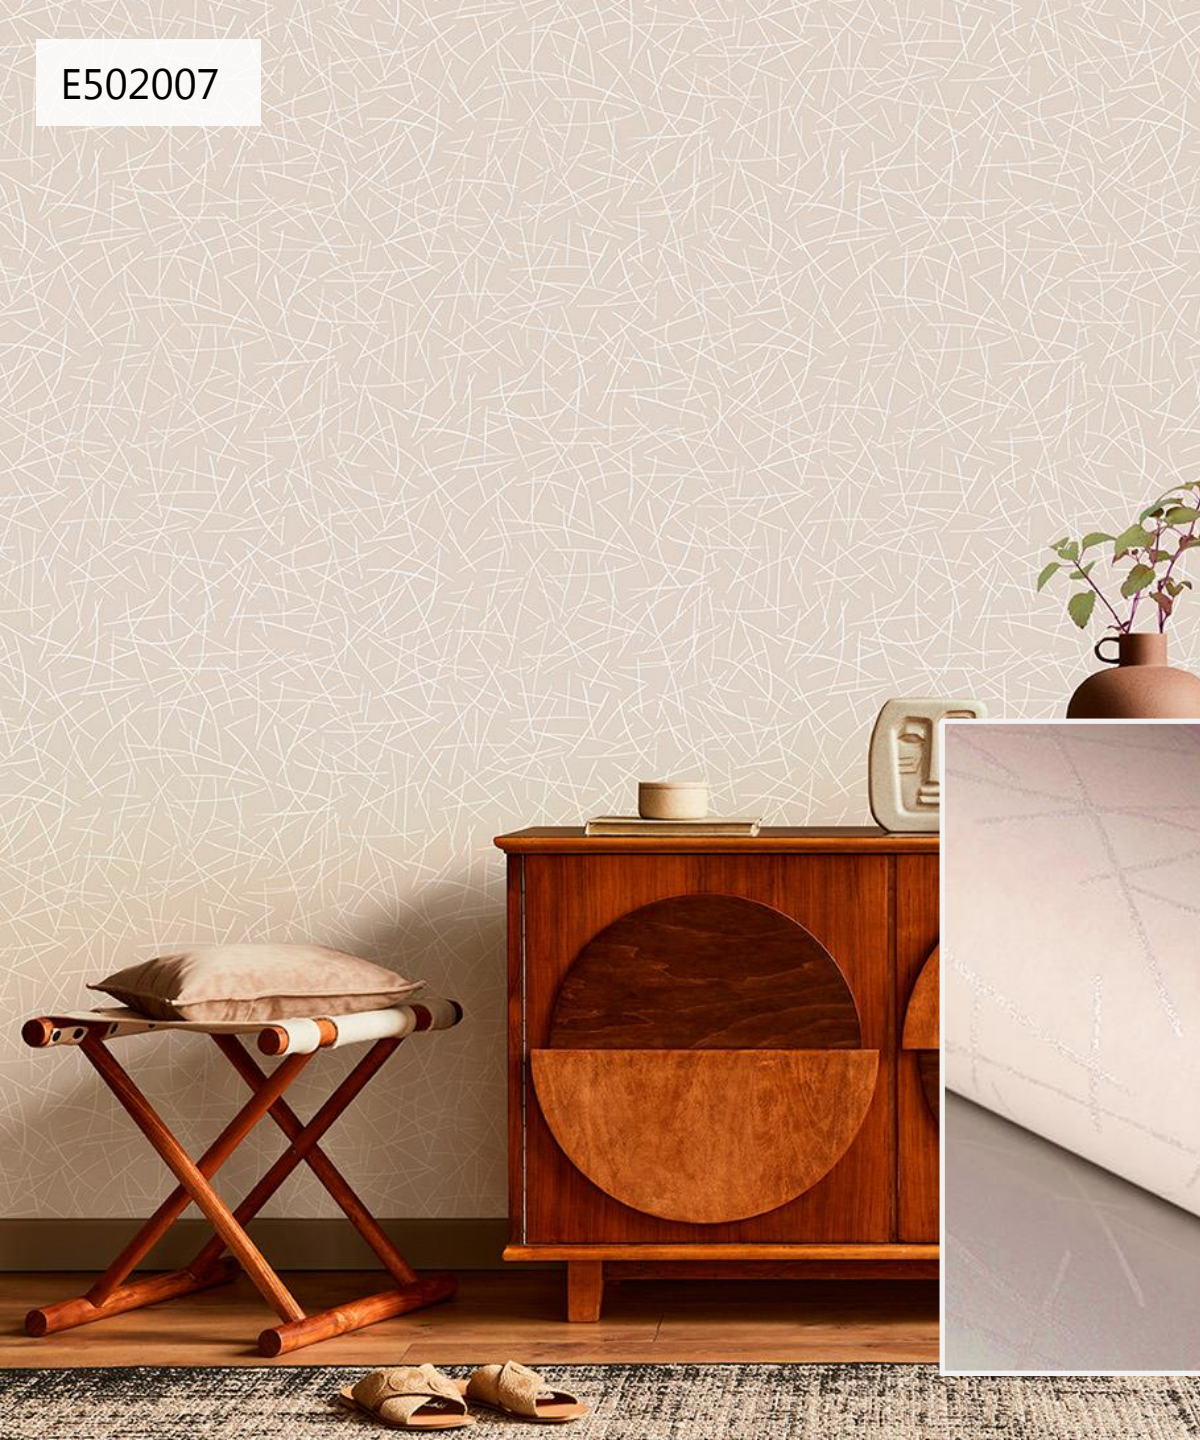

E502007

Тактильно приятное матовое покрытие soft touch умиротворяет и добавляет оригинальную ноту звучанию интерьера.