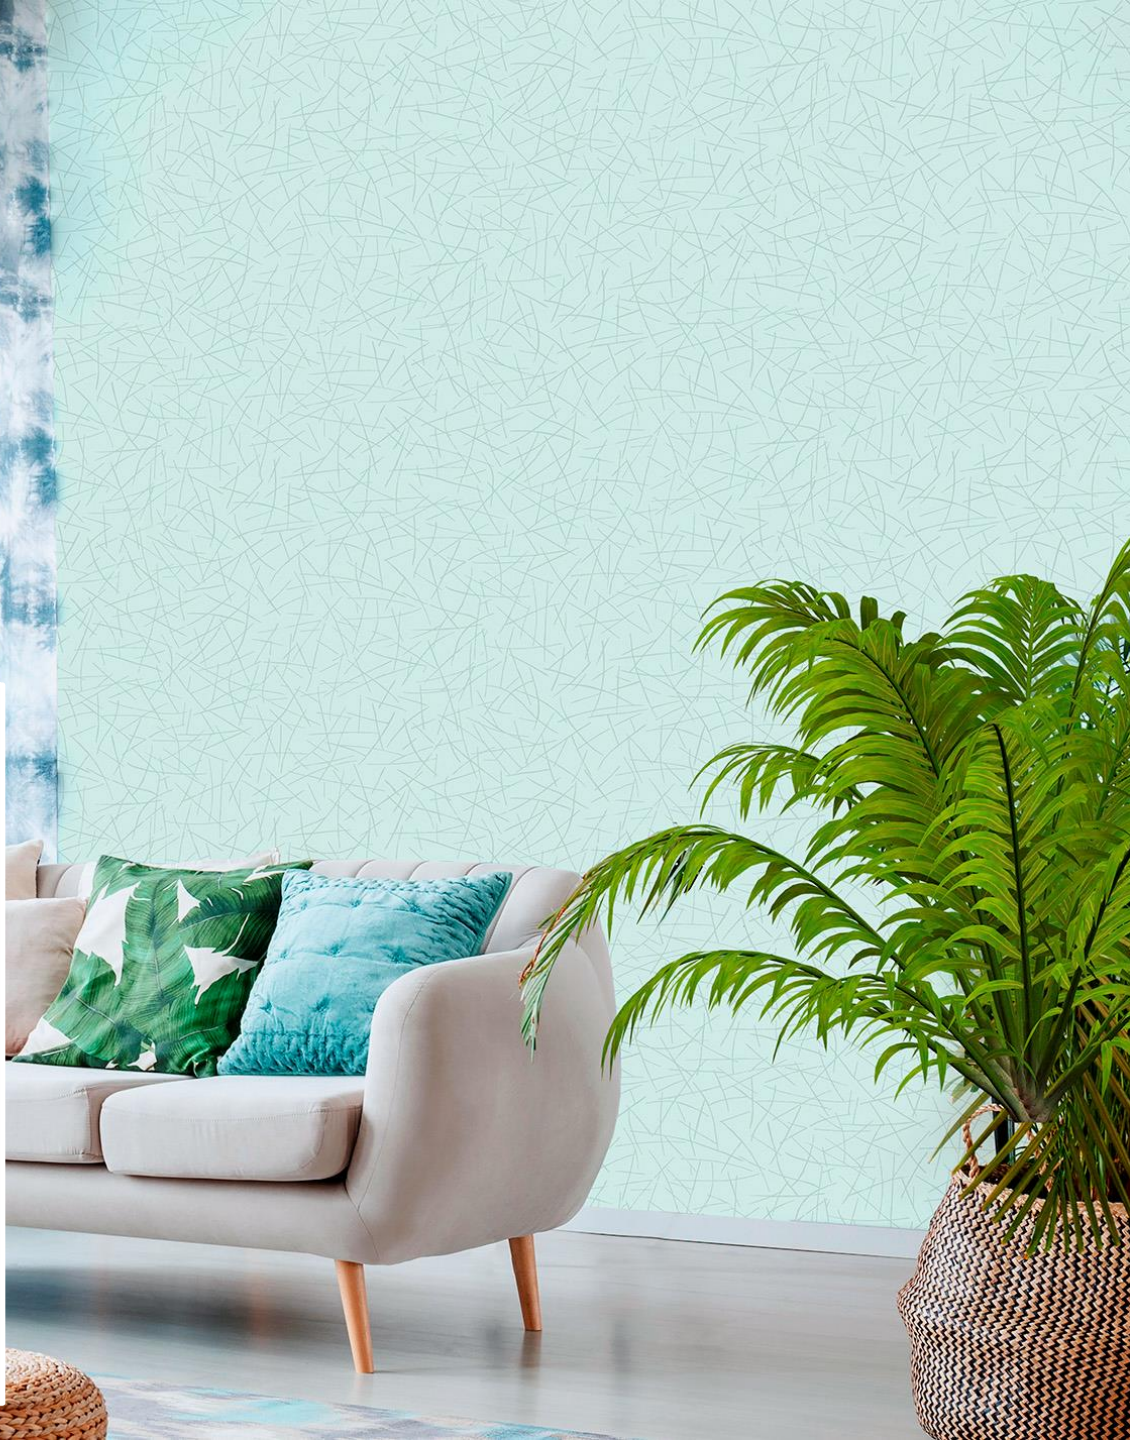

E502004

Мятно-голубой с серебром.