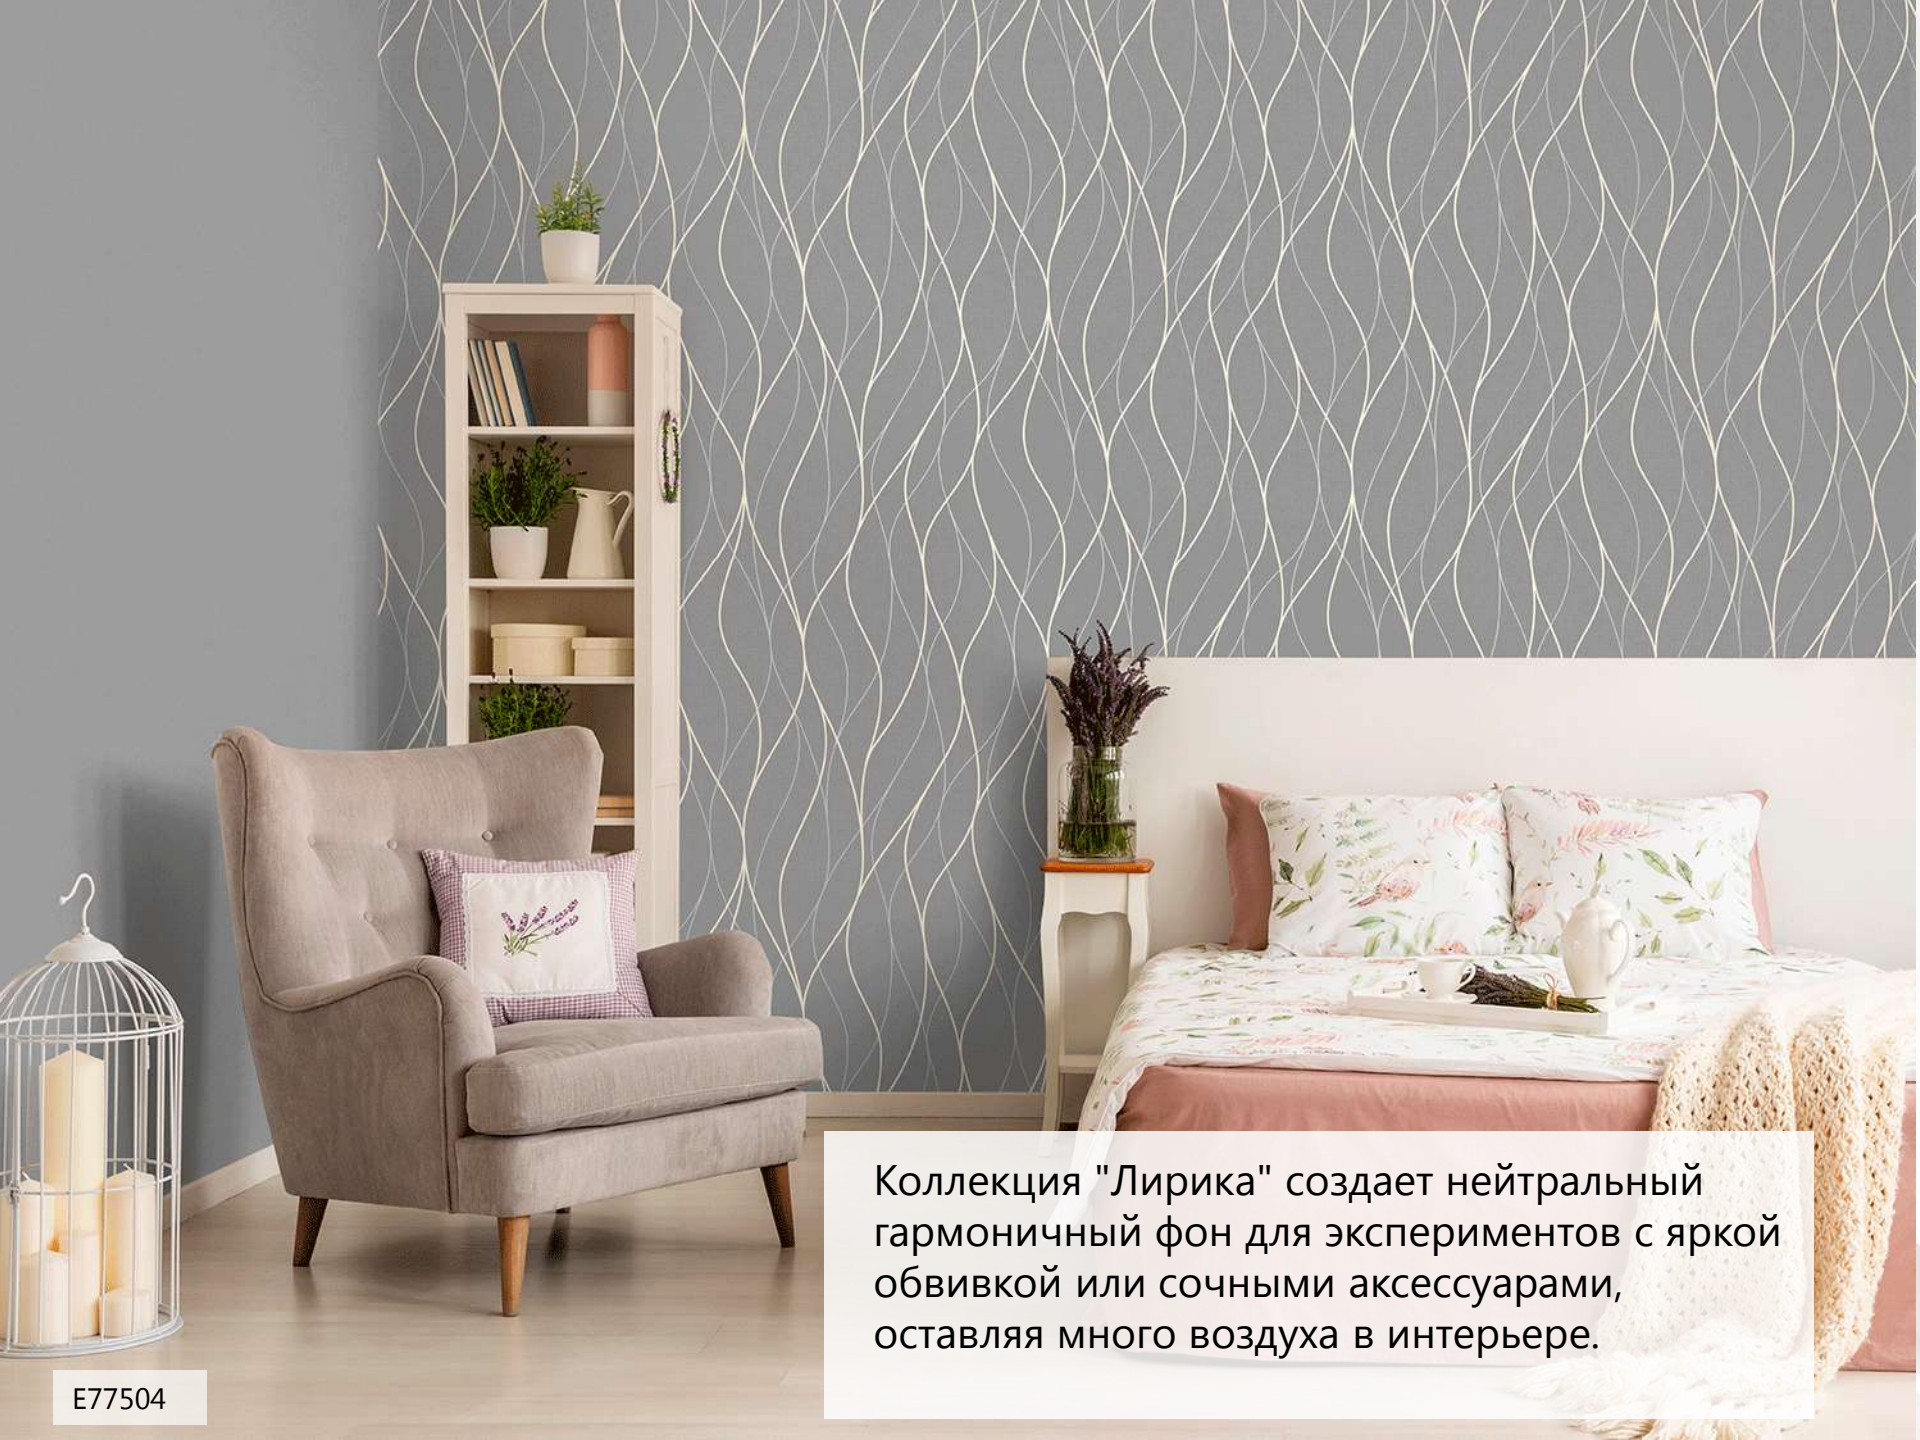

Коллекция "Лирика" создает нейтральный гармоничный фон для экспериментов с яркой обивкой или сочными аксессуарами, оставляя много воздуха в интерьере.

E77504