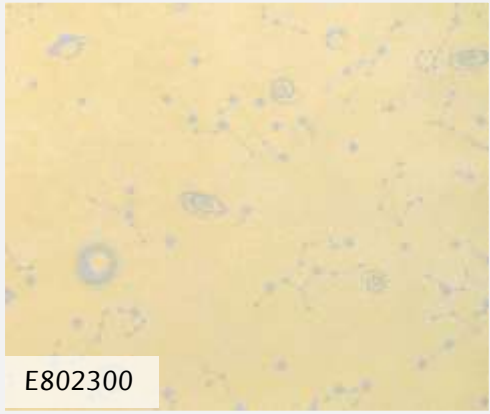

E802300

E802400