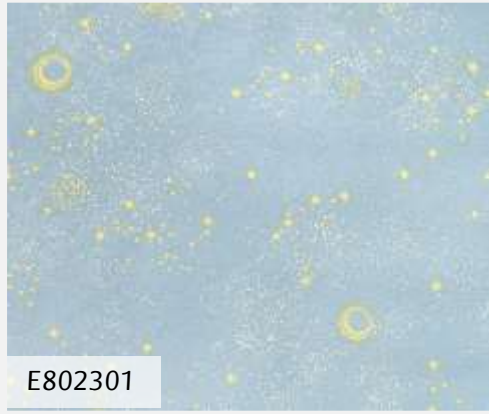

E802301

E802401