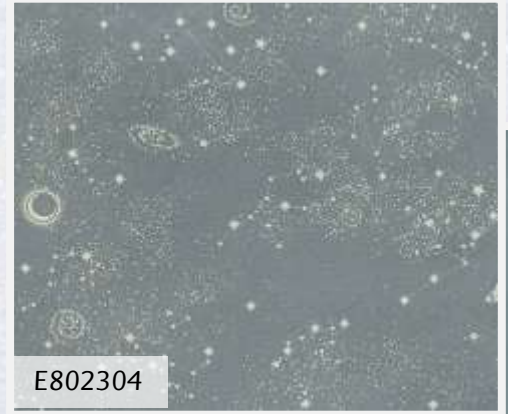

E802304

E802404