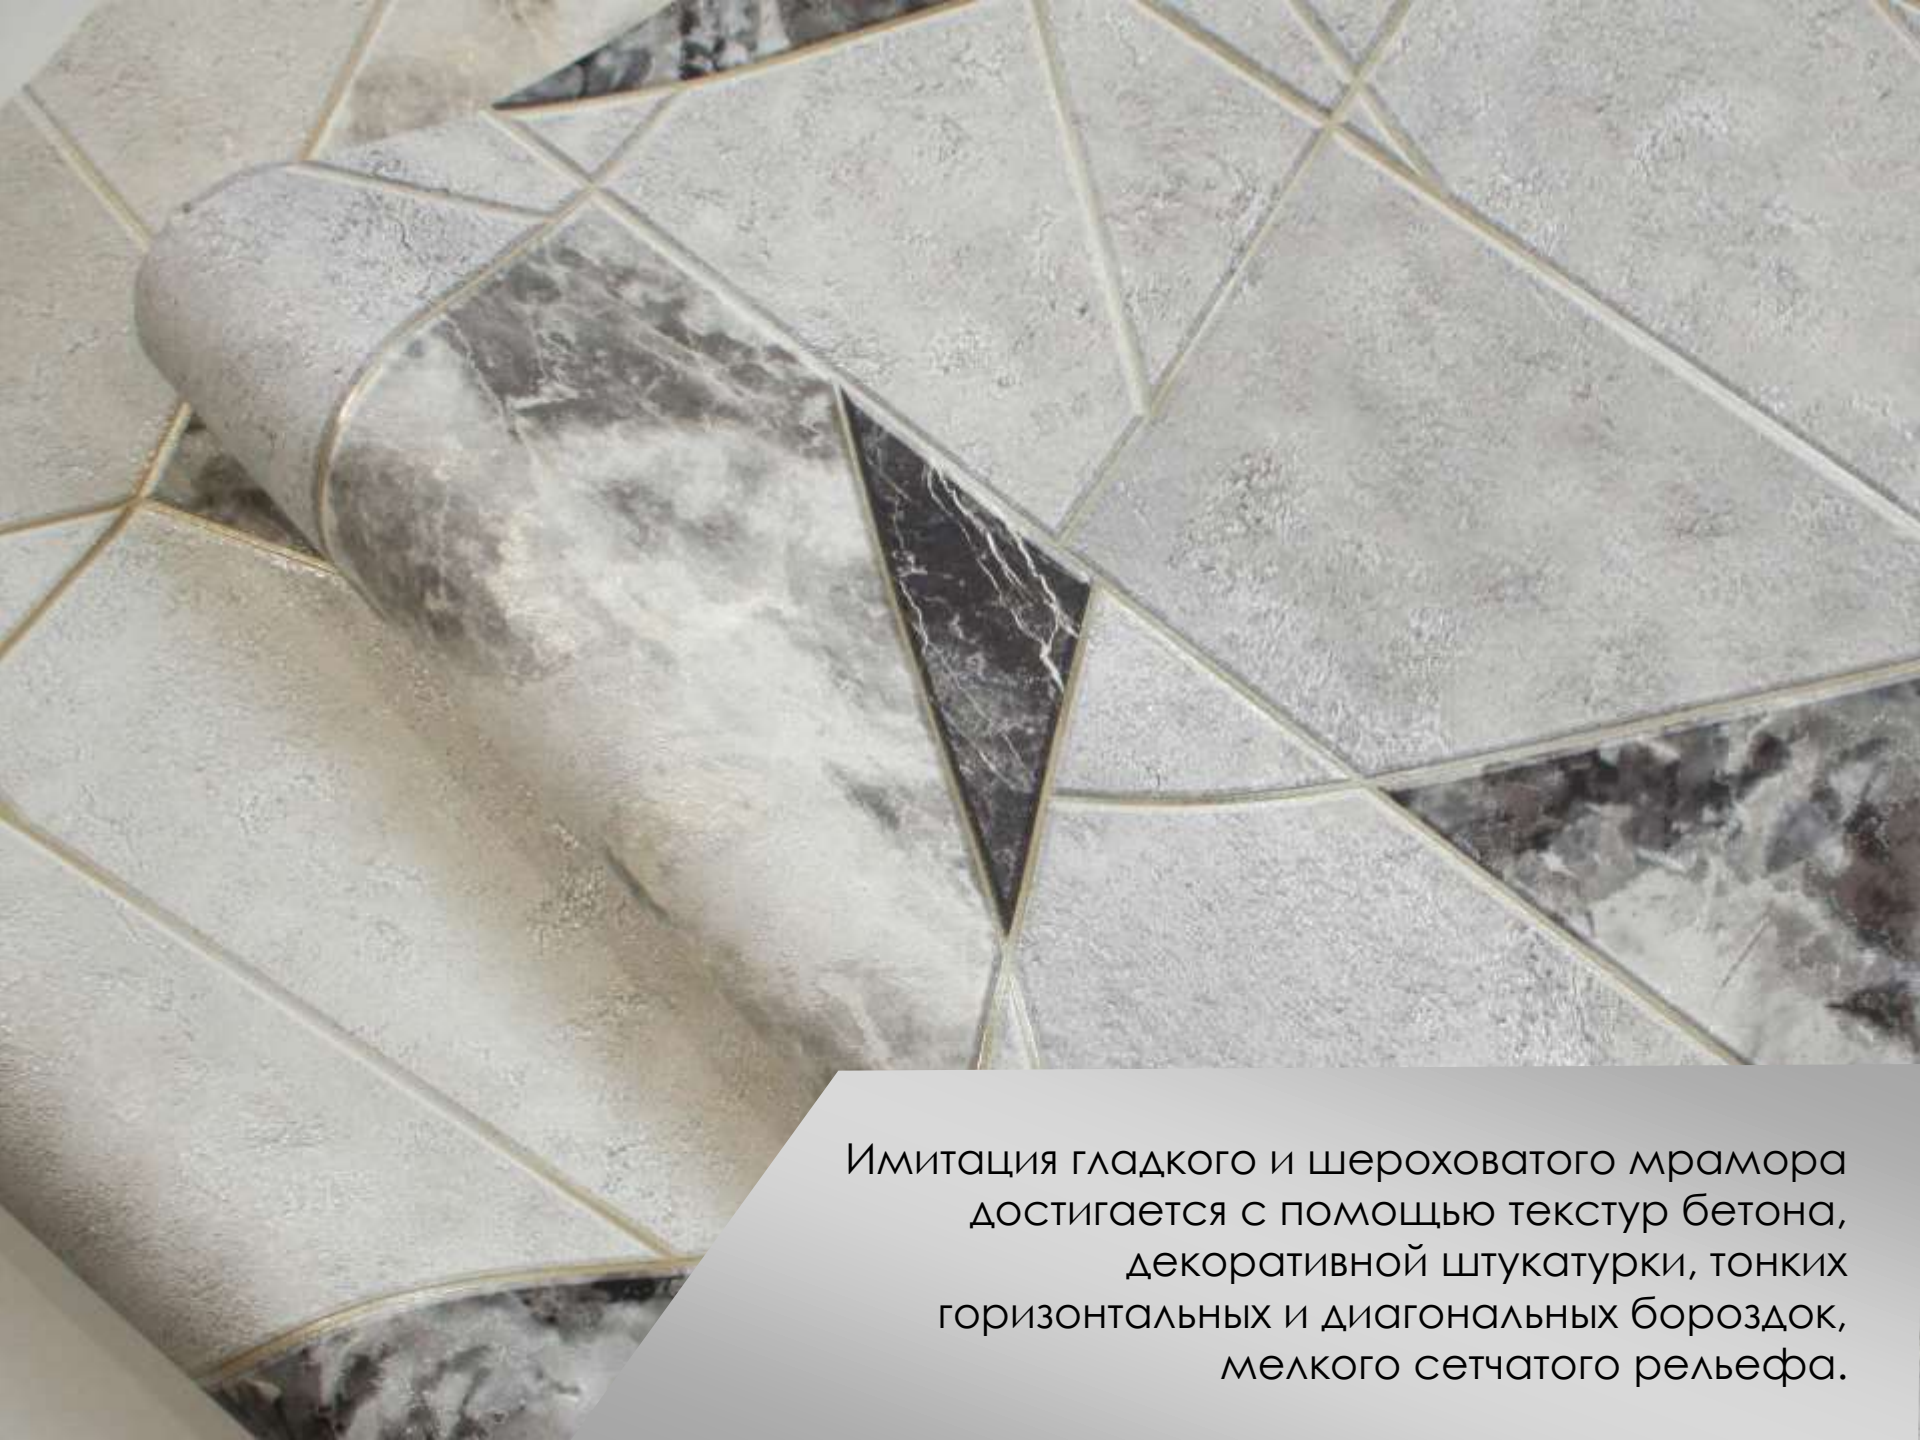

Имитация гладкого и шероховатого мрамора достигается с помощью текстур бетона, декоративной штукатурки, тонких горизонтальных и диагональных бороздок, мелкого сетчатого рельефа.